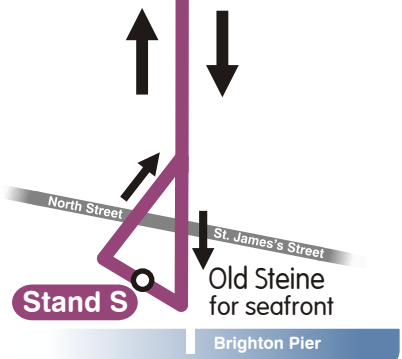

Route 500 SHUTTLE BUS

The Route 500 SHUTTLE operates between PRIDE (Preston Park), and Old Steine

Buses up to every **4** minutes!

The first bus to PRIDE departs Old Steine, Stand S at **1315**
The last bus to Old Steine from PRIDE departs at **2120**

SATURDAY ONLY

Preston Park **PRIDE** SAT 7th Aug