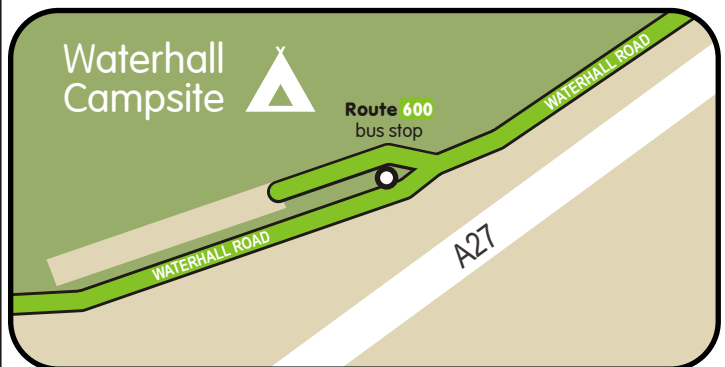

Route 500

£2*
per ride

Route 600

* Sorry, no passes of any kind accepted, as a guaranteed donation will be made by METROBUS to PRIDE from each fare taken.

METROBUS

Waterhall Campsite

Route 600 bus stop